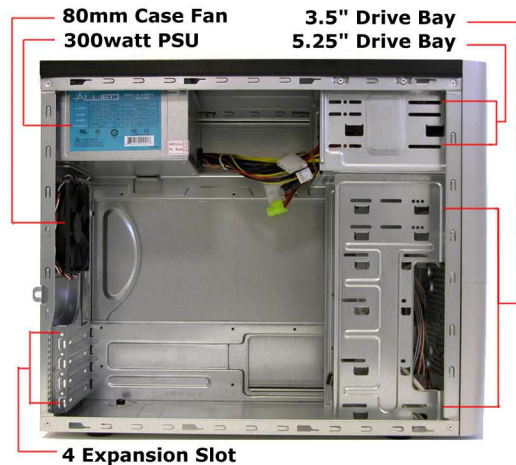

■ Specification

- Model : TX-380
- Dimension : 15.9 x 7 x 14 inches
- Drive Bays :
 - External Drive Bay - 5.25" x 2
 - Internal Drive Bay - 3.5" x 2
 - Internal Hidden Bay - 3.5" x 4
- M/B form factor : Micro ATX / ATX
- 4 Expansion Slots
- ATX12V 300W
- USB Port : 2 Front USB / Audio Port

■ Features

- Thermally optimized for Prescott & A64 system
- Air guide compliant with Intel Chassis Design
- Easy & Precise Assembly
- Excellent Cooling

TX Series

If you're looking for durability, expandability and performance under budget. TX Series will be your # 1 choice. It comes with 300watt PSU, & Front USB/Audio access port. This unit is great for home, business or school. Come see why we call our TX Series - "Versatility".