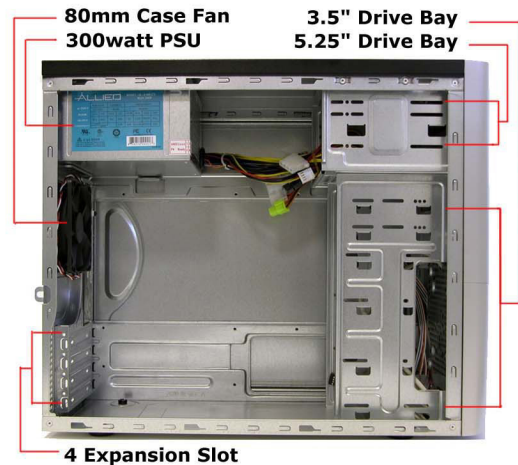

■ Specification

- Model : TX-318-BK
- Dimension : 15.9 x 7 x 14 inches
- Drive Bays :
 - External Drive Bay - 5.25" x 2
 - Internal Drive Bay - 3.5" x 2
 - Internal Hidden Bay - 3.5" x 4
- M/B form factor : Micro ATX / ATX
- 4 Expansion Slots
- ATX12V 300Watt
- USB Port : 2 Front USB / Audio Port

■ Features

- Thermally optimized for Prescott & A64 system
- Air guide compliant with Intel Chassis Design
- Easy & Precise Assembly
- Excellent Cooling

TX Series

If you're looking for durability, expandability and performance under budget. TX Series will be your # 1 choice. It comes with 300watt PSU, & Front USB/Audio access port. This unit is great for home, business or school. Come see why we call our TX Series - "Versatility".