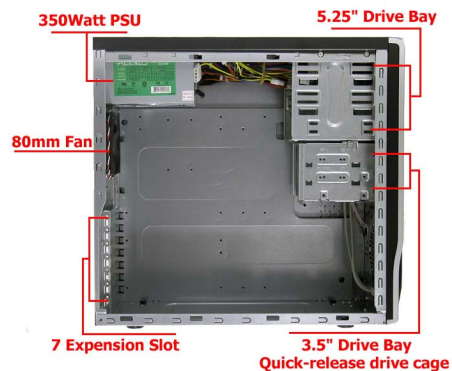

■ **Specification**

- **Model : SQ-341**
- **Dimension : 18.8 x 8 x16.25 inches**
- **Drive Bays :**
 - External Drive Bay - 5.25" x 3**
 - Internal Drive Bay - 3.5" x 2**
 - Internal Hidden Bay – 3.5" x 1**
- **M/B form factor : Micro ATX / ATX**
- **7 Expansion Slots**
- **Power supply : ATX12V 350W**
- **USB Port : 2 Front USB / Audio Port**

Front USB/ Audio Port

SQ Series

Want to customize you own powerful, expand-able personal computer, without breaking your piggy bank? SQ-Series is a right choice for you. Its Affordable and Dependable. Equipped with 350 Watt and total of 6 drive bays and with fully loaded options. It give you maximum flexibility. And it allows you to customize your personal computer to the MAX. What are you waiting for ? Get your own SQ Today !