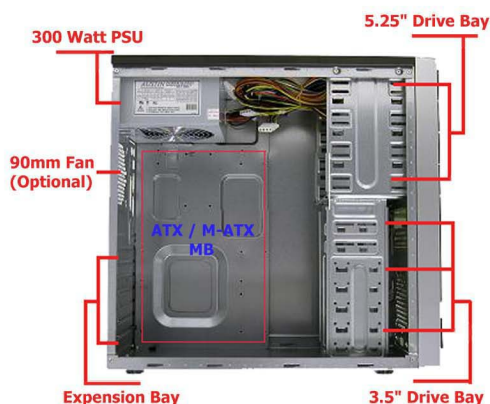

SK Series

Want to build your own powerful, expendable personal computer without sinking deep into pocket? SK Series is an affordable and dependable choice. It offers exceptional accessibility and expandability at a reasonable price.