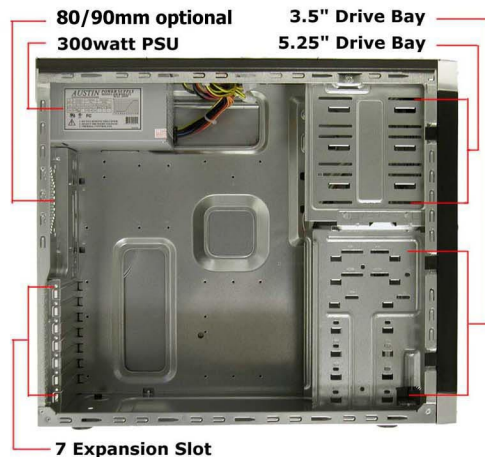

■ **Specification**

- **Model : PC-381**
- **Dimension : 18 x 7.5 x 16.25 inches**
- **Drive Bays :**
  - External Drive Bay - 5.25" x 4
  - Internal Drive Bay - 3.5" x 1
  - Internal Hidden Bay - 3.5" x 4
- **M/B form factor : Micro ATX / ATX**
- **7 Expansion Slots**
- **ATX12V 300W 20+4 Pin w/ SATA Connector**
- **Front USB & Audio port**

■ **Features**

- **Thermally optimized for Prescott & A64 system**
- **Air guide compliant with Intel Chassis Design**
- **Easy & Precise Assembly**
- **Boosted 12V rails**
- **Excellent Cooling**
- **Newly designed front panel**

- Easy handle bar design
- Good for Lan Party. Let you Pick up and Go
- Easy front access USB & Audio port

**PC Series**

**Solution is what PC Series is all about. PC Series offer variety of selection to choose from. Whether it from Classic to Elegant, or Artistic to Stylish. Nice way to add some flavor into your daily life. It's fully loaded with 300watt PSU, 11-open bays, front access port, and more. Find out why people turn to us for a total solution.**