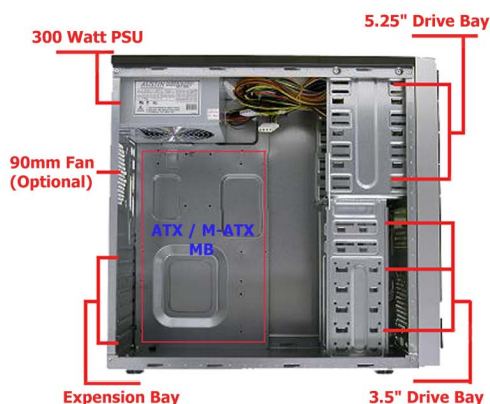

SK Series

Want to customize your own powerful, expandable personal computer, without breaking your piggy bank? SK-Series is a right choice for you. Its Affordable and Dependable. Equipped with 300 Watt and total of 10 drive bays give you maximum flexibility, And it allows you to customize your personal computer to the MAX. So, what are you waiting for ? Get your own SK Today !

■ Specification

- **Model : SK-354**
- **Dimension : 17.5 x7.75 x16.25 inches**
- **Drive Bays :**
 - External Drive Bay - 5.25" x 4**
 - Internal Drive Bay - 3.5" x 2**
 - Internal Hidden Bay - 3.5" x 4**
- **M/B form factor : Micro ATX / ATX**
- **7 Expansion Slots**
- **Power supply : ATX12V 300W**
- **USB Port : 2 Front USB Port / Front Audio Port**

■ Features

- **Ideal for P4 & Athlon system**
- **Optional 90mm Fan**
- **Thermally Advantaged Mid-Tower Case**
- **Easy & precise assembly**
- **Reliable & high efficiency power supply**
- **Hidden USB/Audio Port**