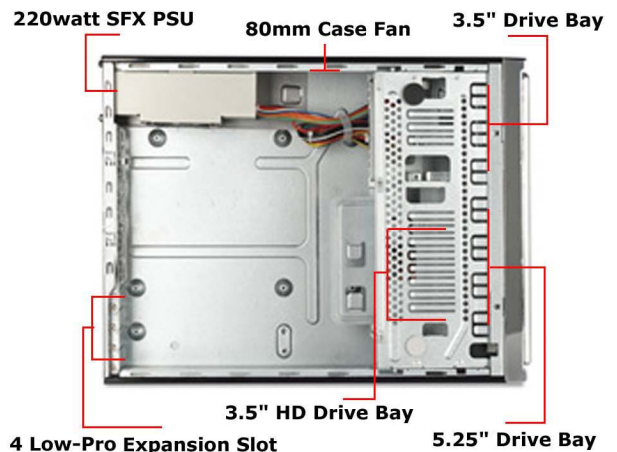

leading the way of
COMPUTER CASE
manufacturing