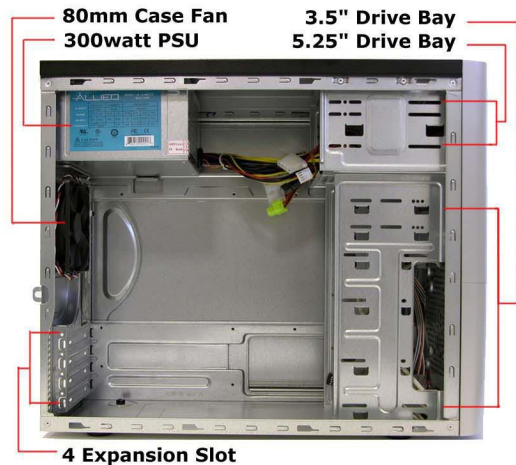

- **Specification**
- **Model : TX-381**
- **Dimension : 15.9 x 7 x 14 inches**
- **Drive Bays :**
 - External Drive Bay - 5.25" x 2
 - Internal Drive Bay - 3.5" x 2
 - Internal Hidden Bay - 3.5" x 4
- **M/B form factor : Micro ATX / ATX**
- **4 Expansion Slots**
- **ATX12V 300W**
- **USB Port : 2 Front USB / Audio Port**

- **Features**
- **Thermally optimized for Prescott & A64 system**
- **Air guide compliant with Intel Chassis Design**
- **Easy & Precise Assembly**
- **Excellent Cooling**

- **Easy handle bar design**
- Good for Lan Party. Let you Pick up and Go**
- **Easy front access USB & Audio port**

TX Series

If you're looking for durability, expandability and performance under budget. TX Series will be your # 1 choice. It comes with 300watt PSU, & Front USB/Audio access port. This unit is great for home, business or school. Come see why we call our TX Series - "Versatility".