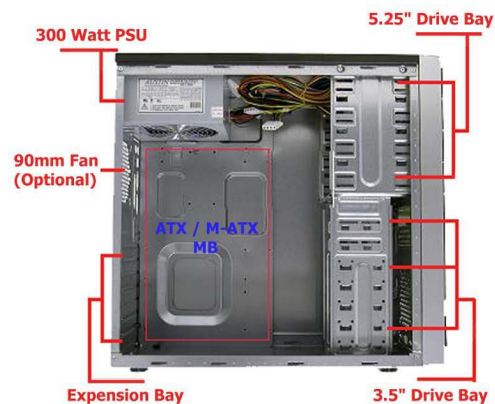

leading the way of
COMPUTER CASE
manufacturing