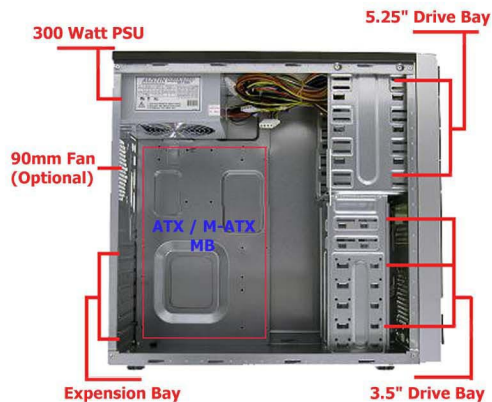

SK Series

Want to build your own powerful, expendable personal computer without sinking deep into pocket? SK Series is an affordable and dependable choice. It offers exceptional accessibility and expandability at a reasonable price.