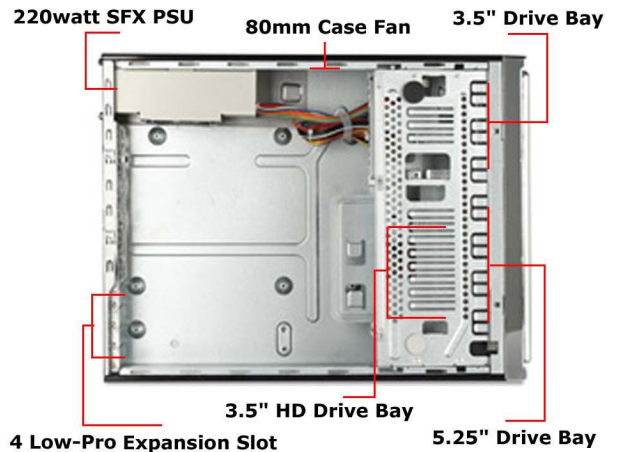

■ **Specification**

- **Model : DM-339**
- **Dimension : 16.8 x 3.5 x 12.75 inches**
- **Drive Bays :**
  - External Drive Bay - 5.25" x 1**
  - Internal Drive Bay - 3.5" x 1**
  - Internal Hidden Bay - 3.5" x 1**
- **M/B form factor : Micro ATX / Flex ATX**
- **4 Expansion Slots**
- **Power supply : ATX12V 220W**
- **USB Port : 2 Front USB/Front Audio**

■ **Features**

- **Ideal for P4 & Athlon system**
- **Easy & precise assembly**
- **Thermally Advantaged Slim-Tower Case**
- **Reliable & high efficiency power supply**
- **Swing-out cage**
- **slim, sleeve & stylish**

**DM Series**

DM Series is designed for people who want to integrate a stylish PC into their daily lives. With its unique design, it can fit vertically or horizontally into the tightest spaces. DM Series blends right into your bedroom, living room, or wherever you need it to be. Whether you want to hide it or show it, it's up to you to express yourself to the world. So, what's your vibe?